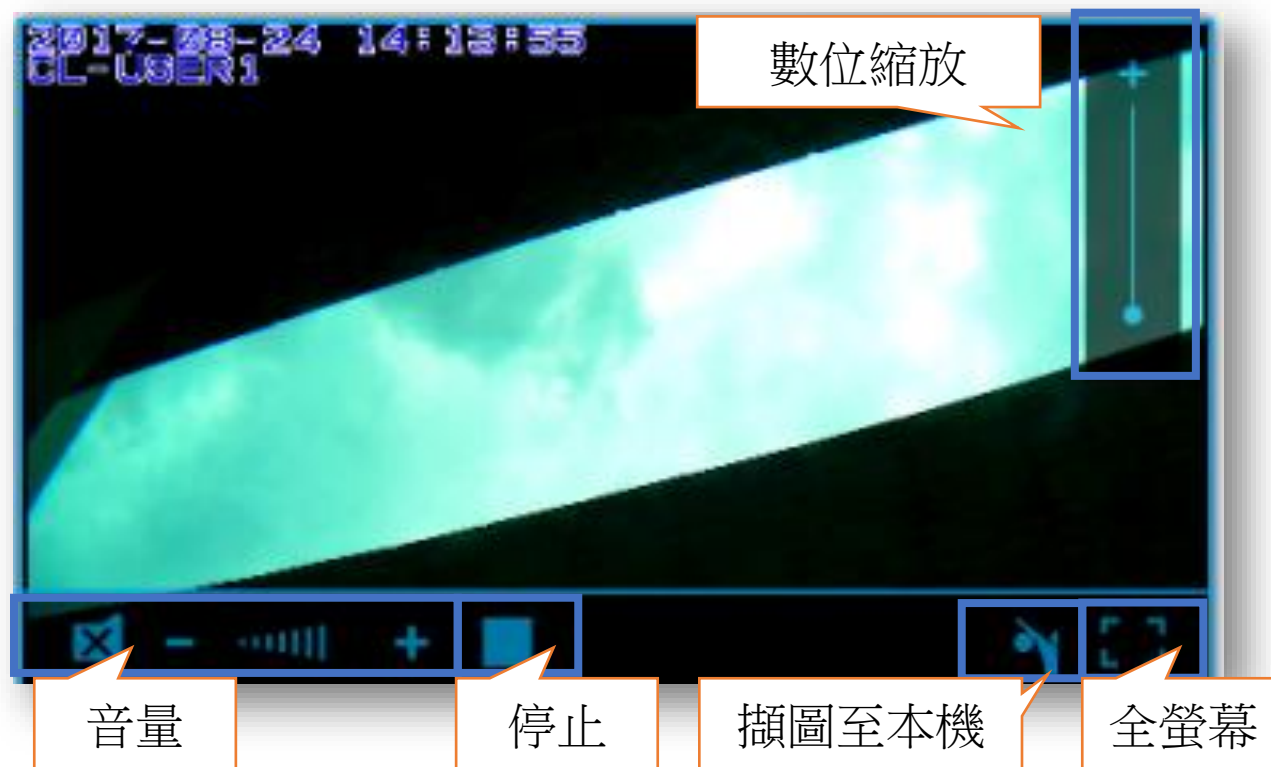

選擇欲收看之頻道

WEB-即時影音/收看頁面

The screenshot displays the Bovi-Live web interface. At the top, the navigation bar includes 'Bovi-Live', '管理者', '即時影音', '影音管理系統', and '歷史影音'. On the right, there are links for '語言' and '使用者'. The main content area is titled '即時影音' and features a '設備檢視' button. A modal window is open, titled 'ci-user2, 共契-用戶2'. It contains two panels: a live video feed on the left and a map on the right. The video feed shows a timestamp '2017-08-24 13:31:44' and 'CH1 2219K'. A callout box with an orange border and a white background points to the video with the text '即時影音畫面'. The map on the right shows a street grid with a black location pin. A callout box with an orange border and a white background points to the pin with the text '設備位置'. A '300 m' scale bar and 'Leaflet | Map data © OpenStreetMap contributors' are visible at the bottom of the map. A '關閉' button is located at the bottom right of the modal window. The background interface shows a list of devices, including 'demoptz00' and 'ci-user2, 共契-用戶2'.

WEB-即時影音/播放器

WEB-即時影音/播放器安裝(1/4)

WEB-即時影音/播放器安裝(2/4)

The screenshot displays the Chrome Web Store page for the VXG Media Player. The browser address bar shows the URL: <https://chrome.google.com/webstore/detail/vxg-media-player/hncknjnnbahamgpjoafdebabmoamcnni>. The page features a search bar, navigation tabs (總覽, 評論, 支援, 相關項目), and a video player showing a sunset over a city skyline. A prominent blue button labeled '+ 加到 CHROME' is highlighted with an orange callout box containing the text '點選『加到 Chrome』'. To the right of the video player, there are details about the app, including its version (1.8.41), update date (2017年7月23日), size (7.49MIB), and language (English). The left sidebar contains various filters and categories.