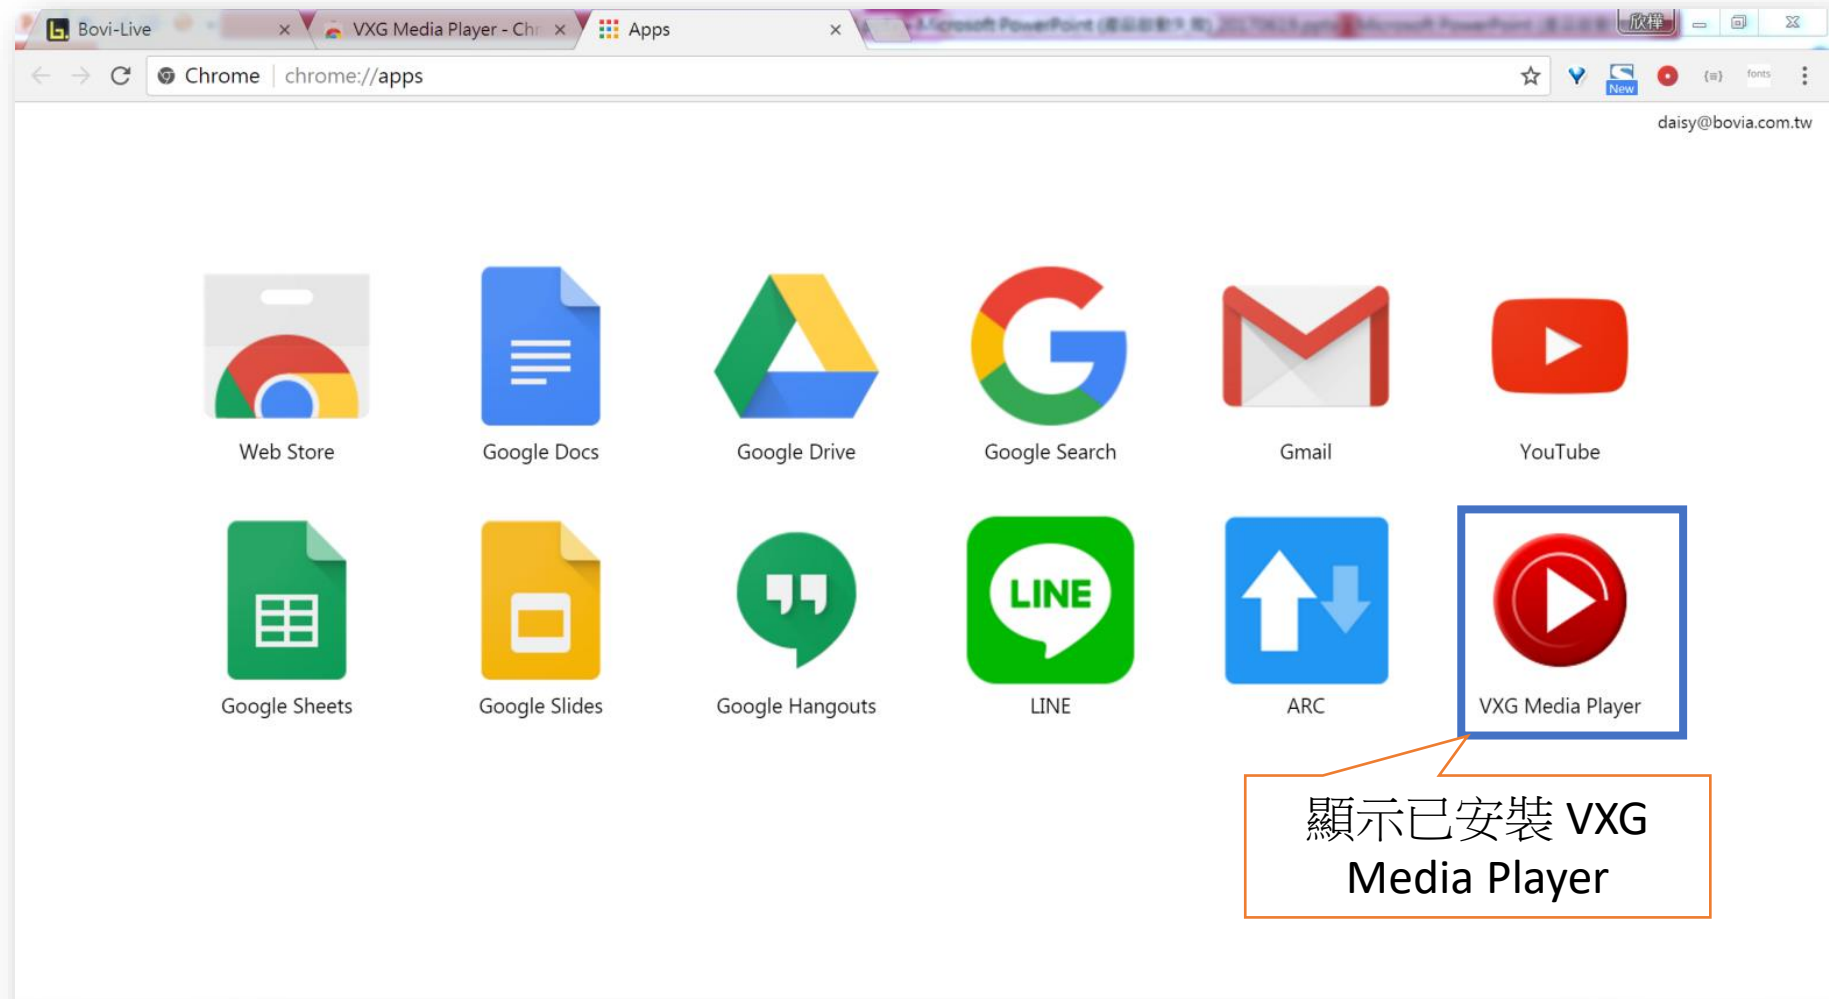

免費

WEB-即時影音/播放器安裝(4/4)

WEB-影音管理系統

The screenshot shows the Bovi-Live Web Video Management System interface. At the top, there is a navigation bar with the logo 'Bovi-Live' and several menu items: '管理者', '即時影音', '影音管理系統', '歷史影音', '日誌', and '聯絡我們'. The '影音管理系統' menu item is highlighted with a blue box. Below the navigation bar, the main content area is titled '影音管理系統'. There are two video thumbnails displayed. The left thumbnail shows a blue-tinted image with a timestamp '2017-08-24 13:35:56' and 'CH1 1991K'. The right thumbnail shows a building scene with the title 'demoptz004, UPS_test'. Below these thumbnails, there are two black boxes with a warning icon and the text 'Problem with network'. On the right side of the interface, there is a '頻道選擇' (Channel Selection) dropdown menu. The menu is open, showing a tree structure of channels: 'manager', 'Daisy', 'Demo', and 'demoptz004, UPS_test'. The 'demoptz004, UPS_test' channel is selected and highlighted in blue. Above the video thumbnails, there is a '顯示' (Display) section with radio buttons for '1x1', '3x1', '2x2', '3x2', and '3x3'. The '2x2' option is selected. To the right of the display options, there is a checkbox for '自動更新列表' (Auto Update List) which is checked, and a '頻道選擇' (Channel Selection) button. The interface is annotated with several callouts: a green callout box points to the main content area with the text '依據使用者選擇的頻道，自動載入上線的畫面'; an orange callout box points to the display options with the text '切換顯示模式'; another orange callout box points to the '頻道選擇' button with the text '顯示/關閉頻道清單'; and a final orange callout box points to the selected channel in the dropdown menu with the text '選擇欲收看之頻道'.